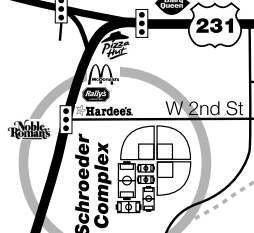

Loogootee
Bedford ↑

Jasper
Middle School

Portersville Rd

36th St

30th St.
Park

30th St

231

SUBWAY

Schuetter Rd

Ireland
Otwell
Washington ←

56

St. Charles St

Jasper
High School

15th St

13th St

9th St

Memorial
Hospital

Dorbett St

231

Dubois Co.
Court House

164

164

Schroeder
Complex

W 2nd St

Schnitzelbank

Division Rd

Clay St

Newton St.

3rd Ave.

Beuhler
Food Hqtrs.
Field

W 12th Ave

Patoka River